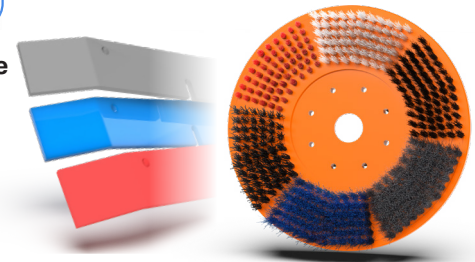

ZERO3 Chemical Free Cleaning
Replace all-purpose floor cleaner with one of Earth's most powerful oxidizers - On Demand Aqueous Ozone.

- Clean with water & Ozone alone
- Safe, affective and sustainable