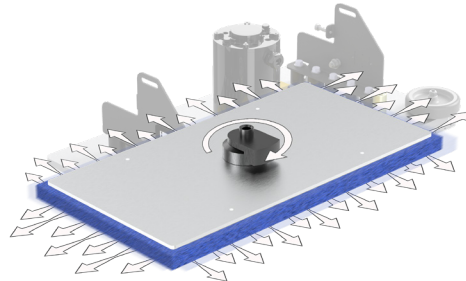

Step Up Height: 11 in 28 cm*

Solution Tank: 22 Gal 83 L

Recovery Tank: 23 Gal 87 L

Demisting Chamber: 0.75 Gal 3 L

Run Time: Up to 4 Hours*

Theoretical Coverage: 38,500 sqft/hr*
3,576 sqm/hr*

Practical Coverage: 18,000 sqft/hr*
1,672 sqm/hr*

Disk

- Brush / Pad Selection
- Lowest Maintenance Cost
- Improved Cleaning on Irregular Floors
- Brushes Individually Driven for Unmatched Performance

Orbital

- Chemical Free Stripping
- Reduce Slip & Fall Potential
- 70% Reduction in Water Usage
- Consistent Results - No Swirl Marks
- VCT Prep & Recoat