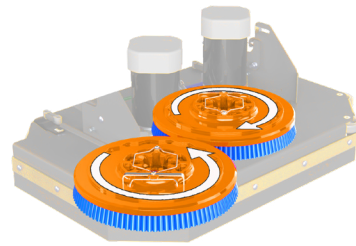

Step Up Height: 11 in 28 cm*

Solution Tank: 22 Gal 83 L

Recovery Tank: 23 Gal 87 L

Demisting Chamber: 0.75 Gal 3 L

Run Time: Up to 4 Hours*

Theoretical Coverage: 38,500 sqft/hr*
3,576 sqm/hr*

Practical Coverage: 18,000 sqft/hr*
1,672 sqm/hr*