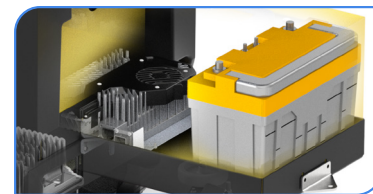

Roll Out Battery Box
Service batteries with ease using the optional roll out battery box.

- Access Batteries with no prep
- Heavy Duty Locking Pin