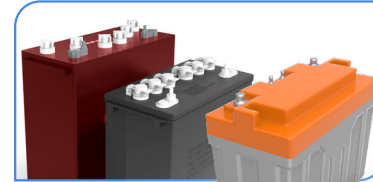

Smaller than many Walk Behind Scrubbers

Disinfectant Tank + 100 psi Spray Gun
Use your preferred disinfectant to clean a wide range of surfaces. Desks, counter tops, chairs ect.

Lights
Designed to increase visibility during operation in low-light conditions. Strobe, Blue light, and dual LED headlights.