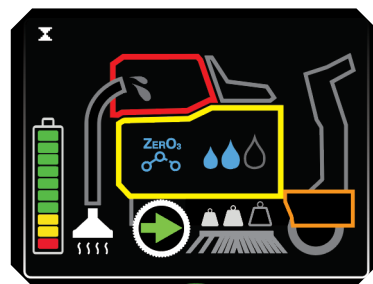

- NanoRade®
- Urethane
- Linatex®
- 5 Brush Fibers + Pad Driver

ZERO3 Chemical Free Cleaning
Replace all-purpose floor cleaner with one of Earth's most powerful oxidizers - On Demand Aqueous Ozone.

- Clean with water & Ozone alone
- Safe, affective and sustainable

Roll Out Battery Box
Service batteries with ease using the optional roll out battery box.

- Access Batteries with no prep
- Heavy Duty Locking Pin

Optional Membrane & LCD

- Easy Scrub Button
- Eco Mode
- Hour Meters
- Three Scrub Pressure Settings
- Three Water Settings
- Service Screen