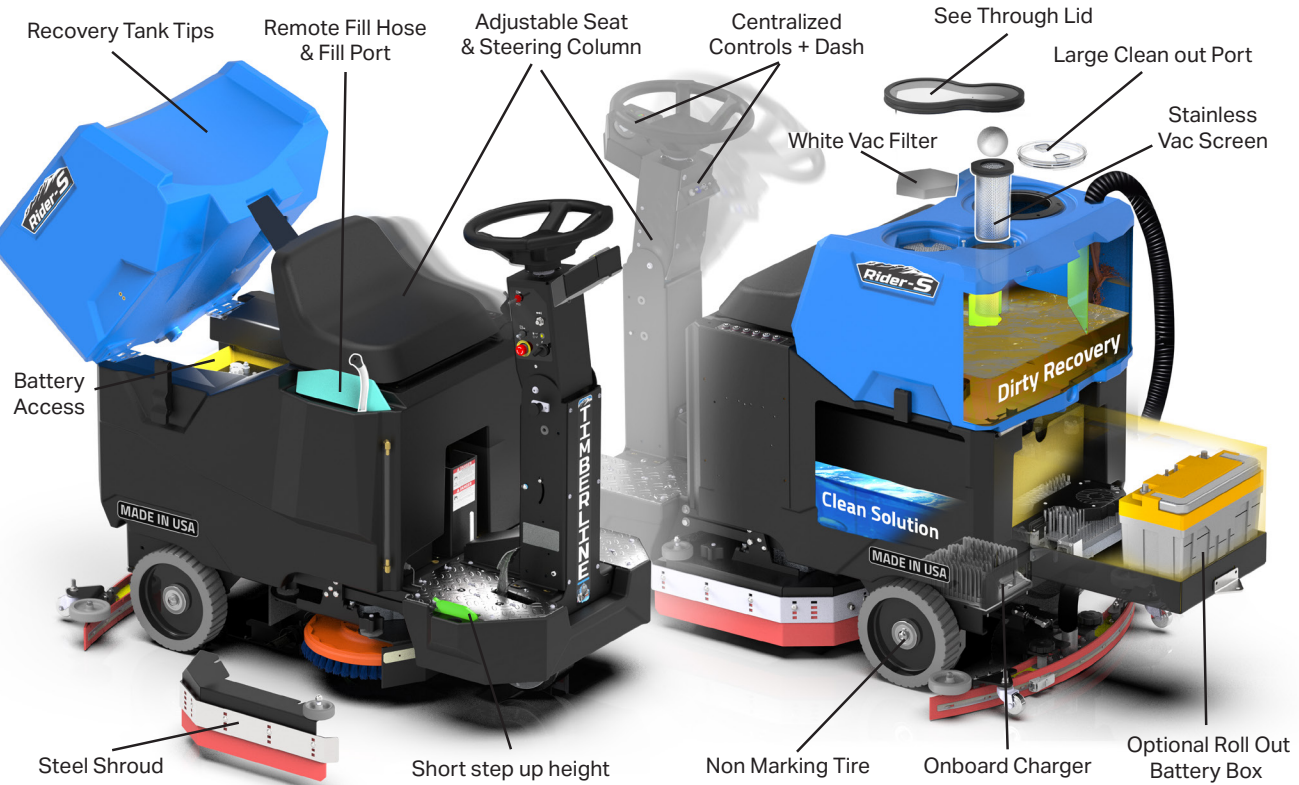

UNDER THE HOOD - EASY ACCESS

APPLICATIONS