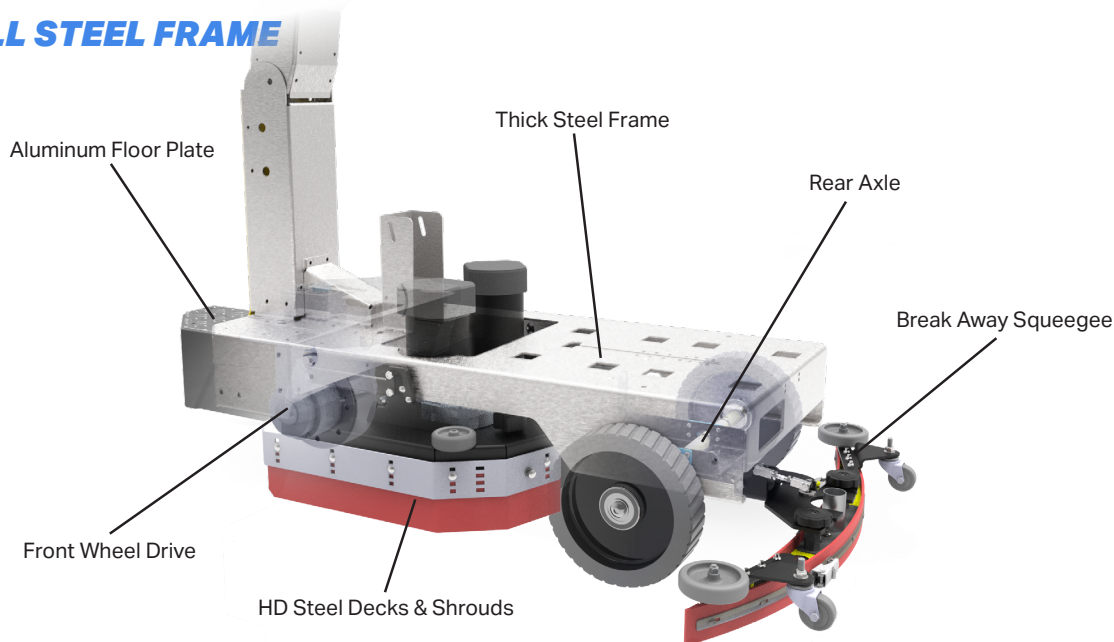

ALL STEEL FRAME

Images may include options that are not included standard