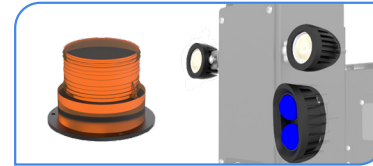

Lights
Designed to increase visibility during operation in low-light conditions. Strobe, Blue light, and dual LED headlights.