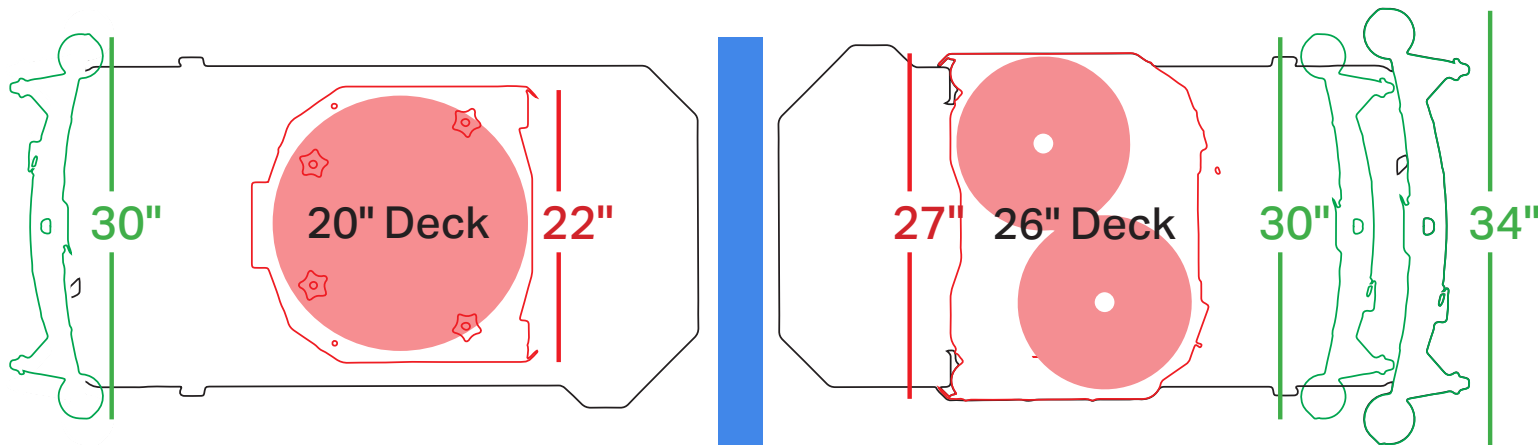

Deck and Squeegee Clearance Guide