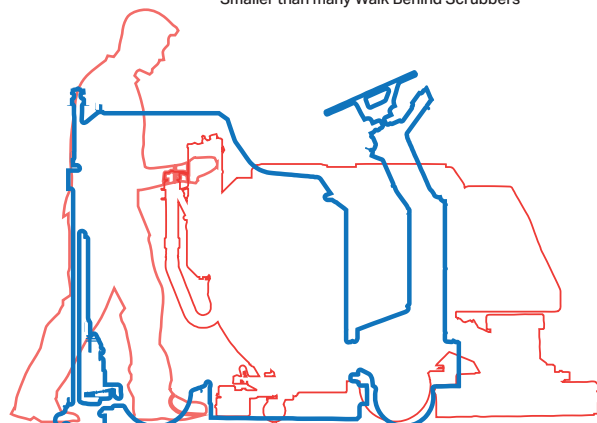

Disinfectant Tank + 100 psi Spray Gun
Use your preferred disinfectant to clean a wide range of surfaces. Desks, counter tops, chairs ect.