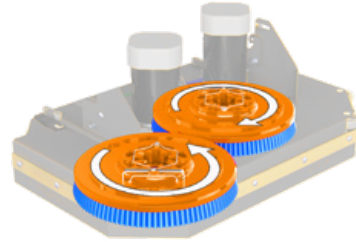

Disk

- Brush / Pad Selection
- Lowest Maintenance Cost
- Improved Cleaning on Irregular Floors
- Brushes Individually Driven for Unmatched Performance