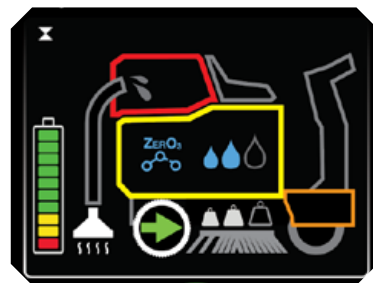

- Clean with water & Ozone alone
- Safe, affective and sustainable

Roll Out Battery Box
Service batteries with ease using the optional roll out battery box.

- Access Batteries with no prep
- Heavy Duty Locking Pin

Optional Membrane & LCD

- Easy Scrub Button
- Eco Mode
- Hour Meters
- Three Scrub Pressure Settings
- Three Water Settings
- Service Screen

Images may include options that are not included standard

UNDER THE HOOD - EASY ACCESS