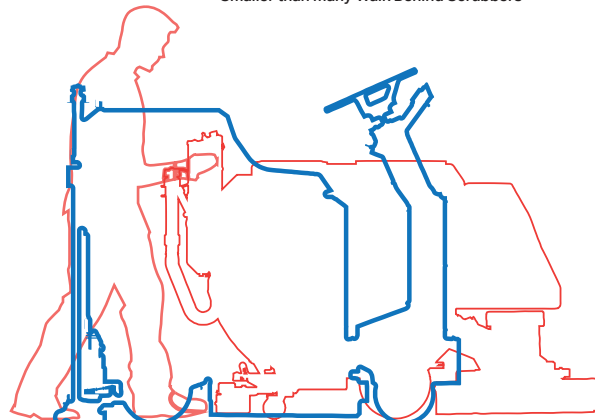

Disinfectant Tank + 100 psi Spray Gun
Use your preferred disinfectant to clean a wide range of surfaces. Desks, counter tops, chairs ect.