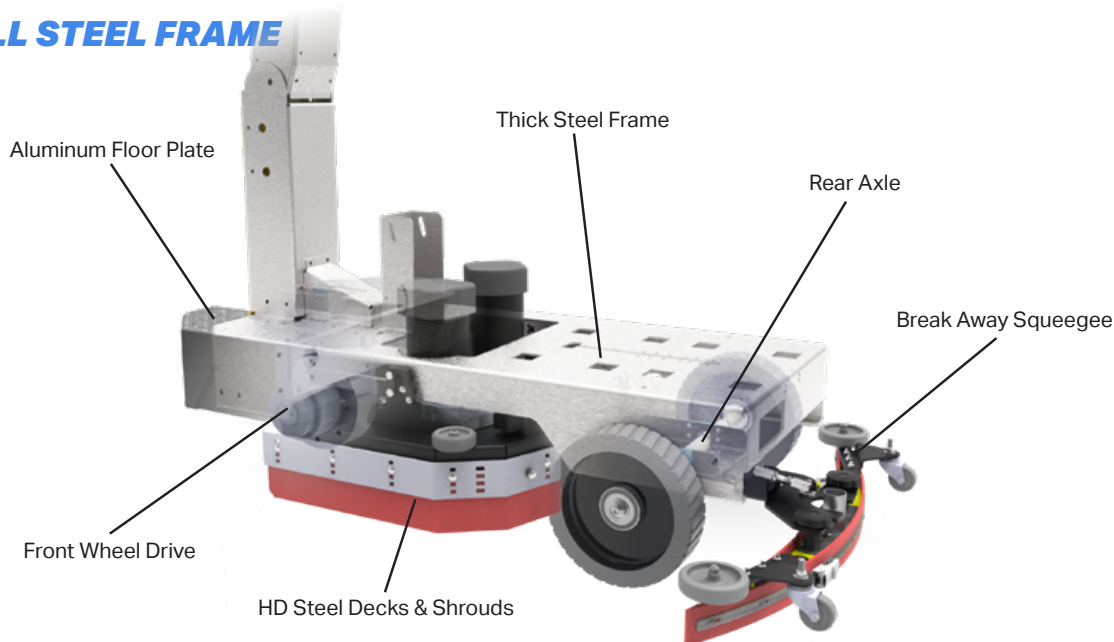

ALL STEEL FRAME

Images may include options that are not included standard