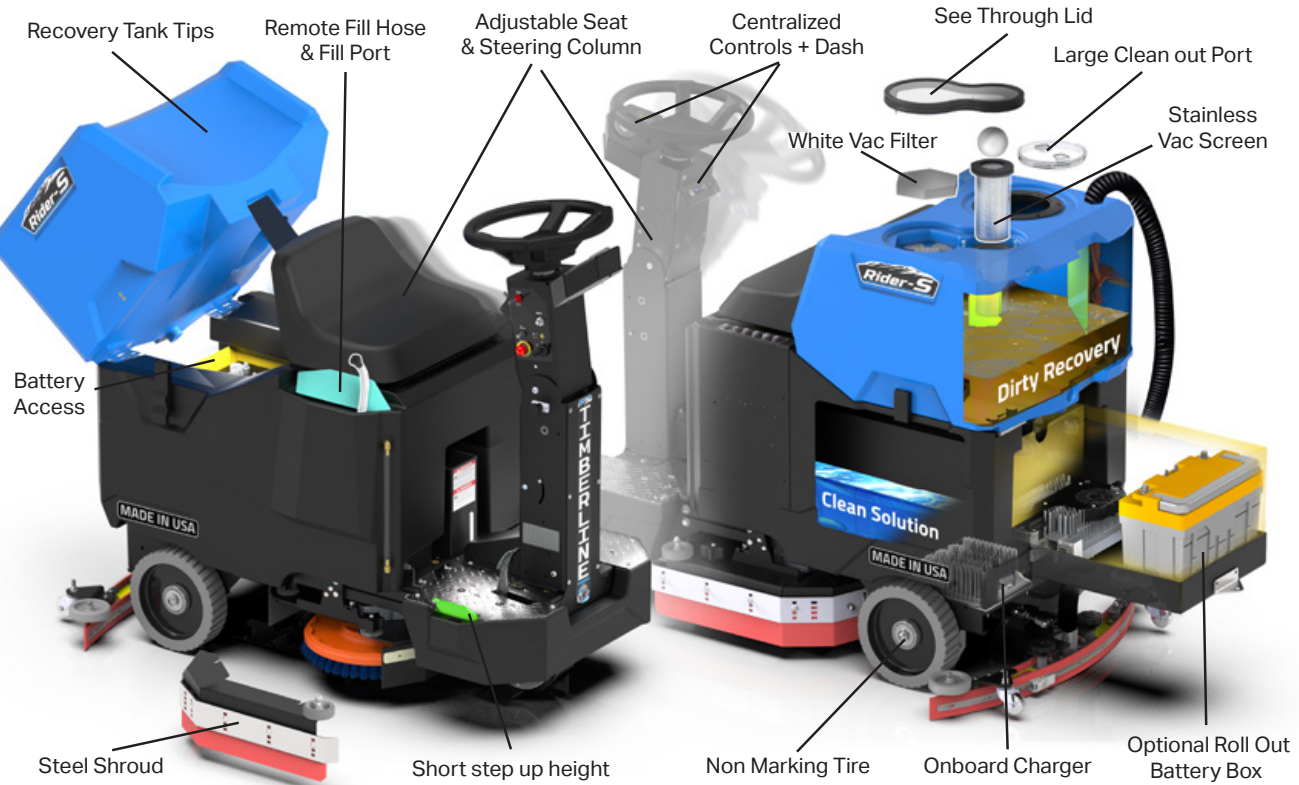

UNDER THE HOOD - EASY ACCESS

APPLICATIONS