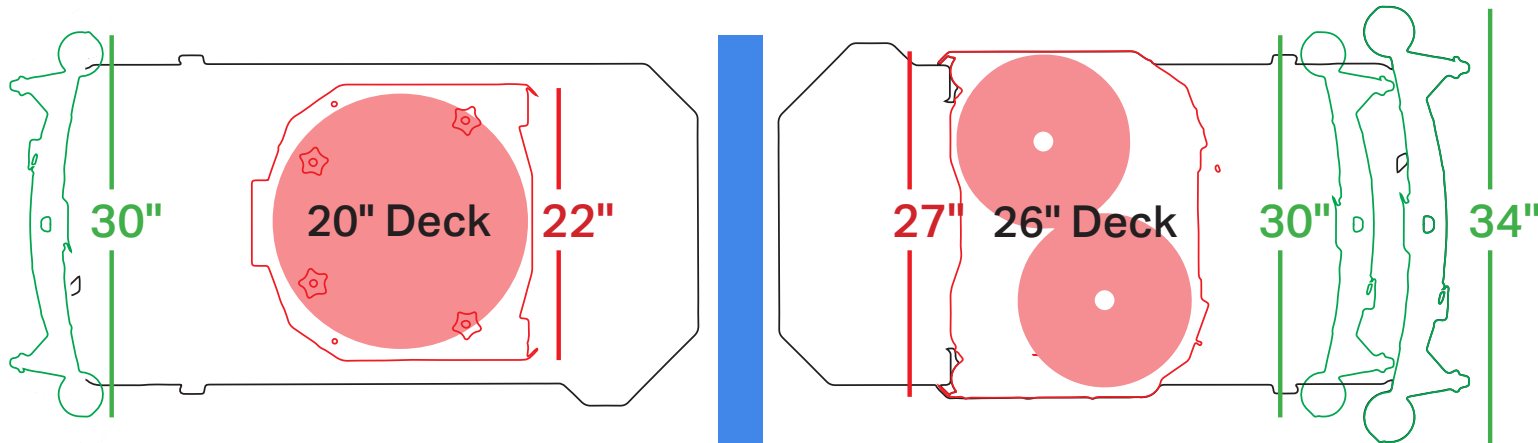

Deck and Squeegee Clearance Guide