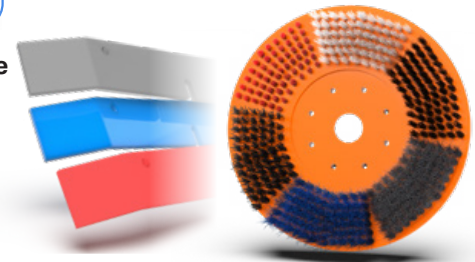

ZER03 Chemical Free Cleaning
Replace all-purpose floor cleaner with one of Earth's most powerful oxidizers - On Demand Aqueous Ozone.

- Clean with water & Ozone alone
- Safe, affective and sustainable