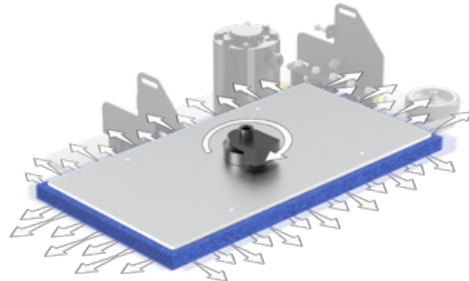

Orbital

- Chemical Free Stripping
- Reduce Slip & Fall Potential
- 70% Reduction in Water Usage
- Consistent Results - No Swirl Marks
- VCT Prep & Recoat

Smaller than many Walk Behind Scrubbers